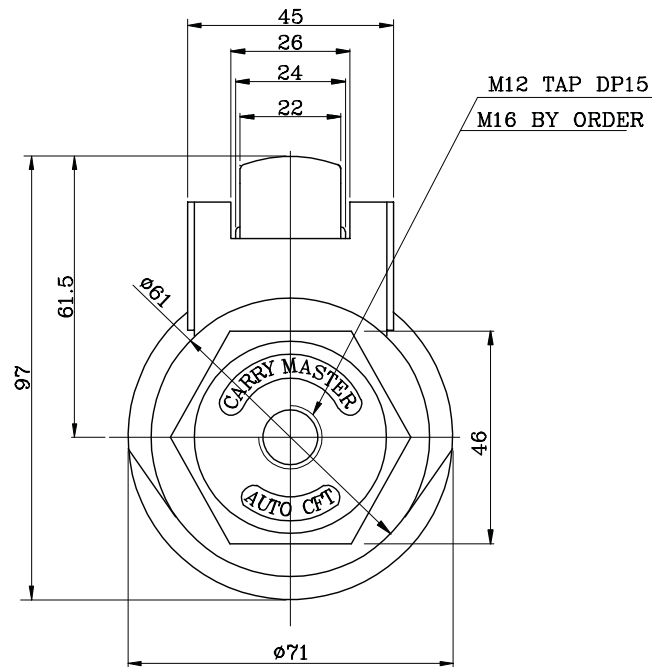

AC-300S (Unit: mm)

NO.	DESCRIPTIONS	MAT'L	Q'TY	WEIGHT KG.		REMARKS.
				UNIT	TOTAL	

Zambus, Inc.
 300-2 State Rt. 17 S, Unit C
 Lodi, NJ 07644
www.zambus.com