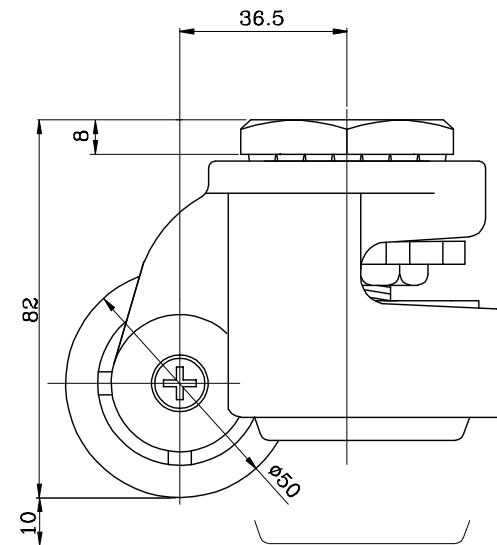

AC-300S (Unit: mm)

NO.	DESCRIPTIONS	MAT'L	Q'TY	WEIGHT KG.		REMARKS.
				UNIT	TOTAL	

Zambus, Inc.
 300-2 State Rt. 17 S, Unit C
 Lodi, NJ 07644
www.zambus.com